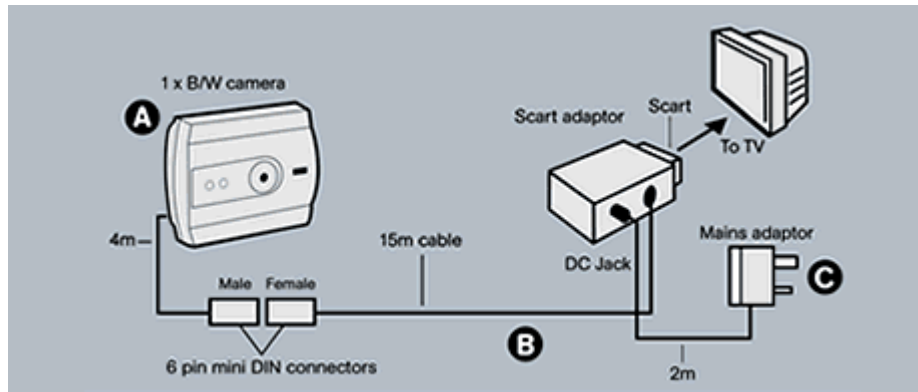

Features

- Black & White camera + 4 Metres cable
- 1 Way sound
- Infra Red LED's
- Adjustable mounting bracket
- Compact modern Styling
- Moisture prevention system
- Plug in connections
- Plugs into a standard TV SCART socket
- Camera can be used indoors or outdoors
- Weatherproof camera to IP44
- CMOS B/W camera chip
- 6Volt mains adaptor powered
- 15 Metres of Super Soft flexible cable
- PAL format
- NTSC format
- Frost proof to minus 5 degrees
- 4 Colour shrinkwrapped box for secure packaging
- Fixing kit and instructions supplied

Kit Contents

- 1 x black and white camera with 4 metres cable
- 1 x 15 meters cable with scart adapter

- 1 x 6 volt mains adaptor
- 1 x fixing kit & instructions

Installation Diagram

Dimensions