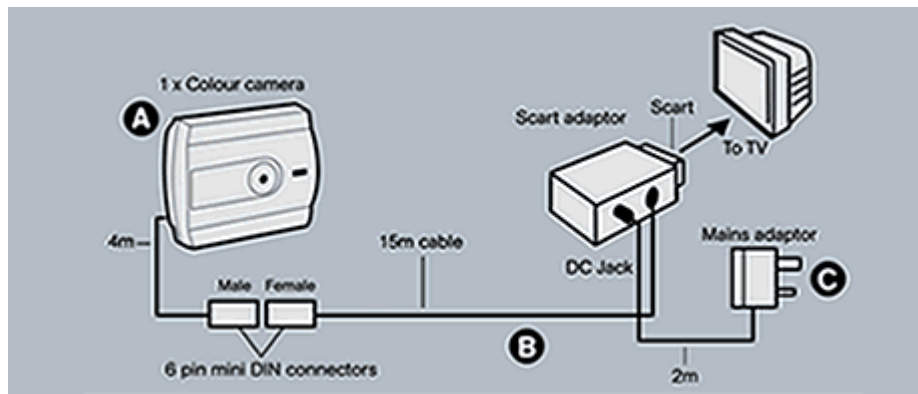

€ 202

Professional Colour CCTV System

The compact modern styling of this camera follows across the full range.

Features

- Colour camera + 4 Metres cable
- 1 Way sound
- Adjustable mounting bracket
- Compact modern Styling
- Moisture prevention system
- Plug in connections
- Plugs into a standard TV SCART socket
- Camera can be used indoors or outdoors
- Weatherproof camera to IP44
- CMOS colour camera chip
- 6Volt mains adaptor powered
- 15 Metres of Super Soft flexible cable
- PAL format
- NTSC format
- Frost proof to minus 5 degrees
- 4 Colour shrinkwrapped box for secure packaging
- Fixing kit and instructions supplied

Kit Contents

- 1 x colour camera with 4 metres cable
- 1 x 15 meters cable with scart adapter
- 1 x 6 volt mains adaptor
- 1 x fixing kit & instructions

Installation Diagram

Dimensions