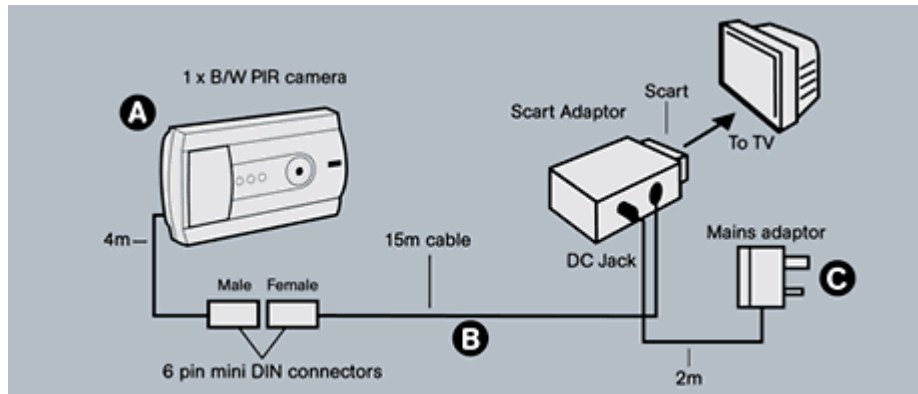

- 1 x black and white PIR camera with 4 metres cable
- 1 x 15 metres cable with scart adapter
- 1 x 10.5 volt mains adaptor
- 1 x fixing kit & instructions

Installation Diagram