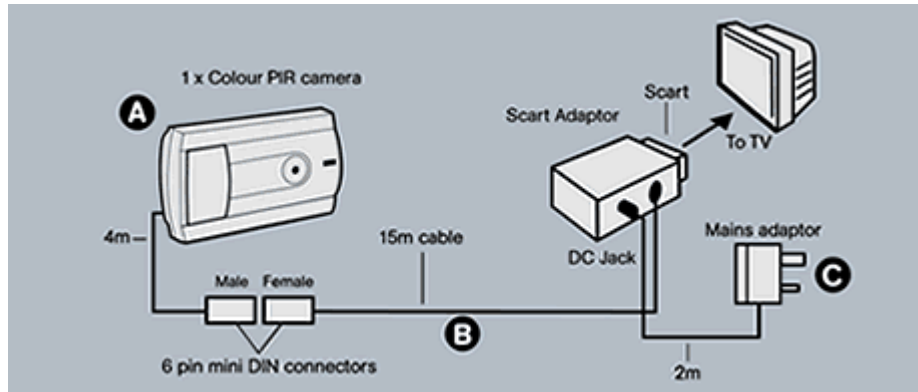

### **Features**

- Colour PIR camera + 4 Metres cable
- 1 Way sound
- Automatic change over of TV channel to AV channel camera view
- Adjustable mounting bracket Compact modern Styling
- Moisture prevention system
- Plug in connections
- Plugs into a standard TV SCART socket
- Camera can be used indoors or outdoors
- Weatherproof camera to IP44
- CMOS colour camera chip
- 10.5 Volt mains adaptor powered
- 15 Metres of Super Soft flexible cable
- PIR sensor with 6 metres range
- PAL format
- NTSC format
- Frost proof to minus 5 degrees
- Audio alarm warns if TV is 'OFF'
- 4 Colour shrinkwrapped box for secure packaging
- Fixing kit and instructions supplied

### **Kit Contents**

- 1 x colour PIR camera with 4 metres cable

- 1 x 15 meters cable with scart adapter
- 1 x 10.5 volt mains adaptor
- 1 x fixing kit & instructions

## Installation Diagram

## Dimensions