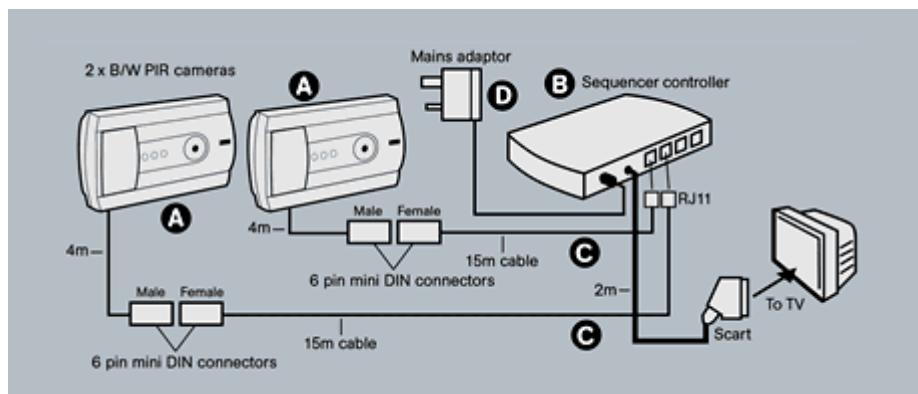

- Frost proof to minus 5 degrees
- Multi-camera sequencer controller:
  - Will take upto 4 (B/W or Colour mix) cameras
  - Adjustable TV "ON" time 5-30 seconds
  - Adjustable Dwell time of camera selection 5-10 secs
  - Manual or Auto select of camera view on TV
  - LED indication of 'power ON' and camera 'ON'
- Audio alarm warns if TV is "OFF"
- 4 Colour shrinkwrapped box for secure packaging
- Fixing kit and instructions supplied

Kit Contents

- 2 x black and white PIR cameras with 4 metres cable on each
- 2 x 15 meters cable 6 pin din
- 1 x sequence controller with scart & lead
- 1 x 10.5 volt mains adaptor
- 1 x fixing kit & instructions

Installation Diagram