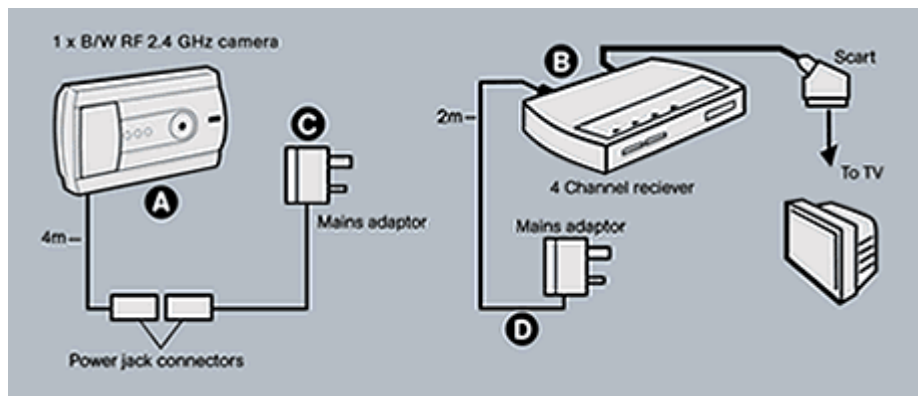

€ 326

Professional 2.4GHz Wireless Black & White CCTV System

A single camera wireless CCTV system with manual or automatic camera picture changing. Can be expanded up to 4 cameras.

Features

- 1 x Wireless Black & White camera
- Multicamera System
- Expandable upto 4 wireless cameras
- Ceramic aerial
- 1 Way sound
- Infra Red LED's
- Adjustable mounting bracket
- Compact modern Styling
- Moisture prevention system
- Plug in connections
- Plugs into a standard TV SCART socket
- Camera can be used indoors or outdoors
- Weatherproof camera to IP44
- CMOS B/W camera chip
- 6Volt mains adaptor. (for camera)
- 10.5Volt mains adaptor. (for multi-camera controller)
- PAL format
- NTSC format
- Frost proof to minus 5 degrees
- Wireless Camera transmission range 33 Metres
- Wireless operating frequency 2.4GHz
- Multi-camera RF Controller Receiver

- Manual or Automatic camera select
- 4 Channels
- Adjustable TV "ON" Time
- "ON" - "OFF" Switch RF operation
- 4 Colour shrinkwrapped box for secure packaging
- Fixing kit and instructions supplied

Kit Contents

- 1 x black and white wireless camera
- 1 x wireless receiver with scart plug and lead
- 1 x 6 volt mains adaptor
- 1 x 10.5 volt mains adaptor
- 1 x fixing kit & instructions

Installation Diagram

Dimensions