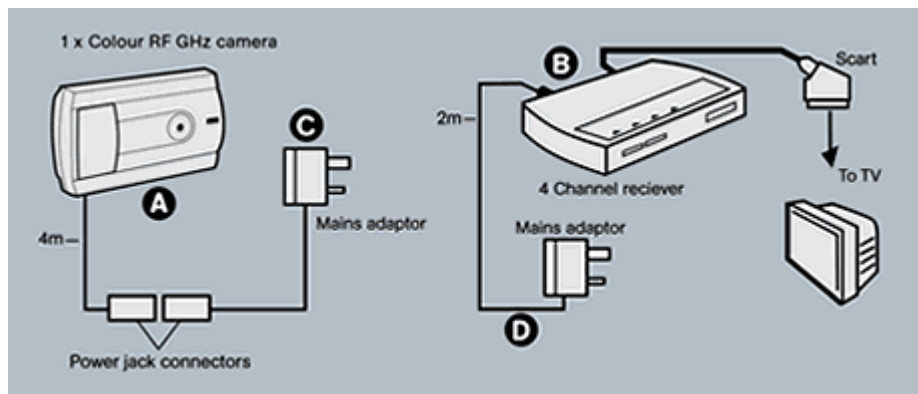

- 4 Channels
- Adjustable TV "ON" Time
- "ON" - "OFF" Switch RF operation
- 4 Colour shrinkwrapped box for secure packaging
- Fixing kit and instructions supplied

Kit Contents

- 1 x colour wireless camera
- 1 x wireless receiver with scart plug and lead
- 1 x 6 volt mains adaptor
- 1 x 10.5 volt mains adaptor
- 1 x fixing kit & instructions

Installation Diagram