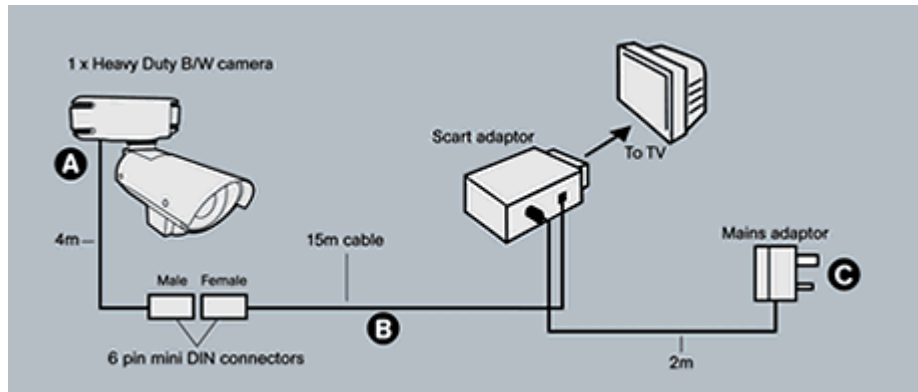

Features

- Heavy duty Black & White camera + 4 Metres cable
- 1 Way sound
- Adjustable mounting bracket
- Moisture prevention system
- Plug in connections
- Plugs into a standard TV SCART socket
- Weatherproof camera to IP44
- CMOS B/W camera chip
- 6 Volt mains adaptor powered
- 15 Metres of Super Soft flexible cable
- PAL format
- NTSC format
- Frost proof to minus 5 degrees
- ABS plastics and aluminium
- Audio alarm warns if TV is "OFF"
- 4 Colour shrinkwrapped box for secure packaging
- Fixing kit and instructions supplied

Kit Contents

- 1 x black and white heavy duty camera

- 1 x wireless receiver with scart plug & lead
- 1 x 6 volt mains adaptor
- 1 x 10.5 volt mains adaptor
- 1 x fixing kit & instructions

Installation Diagram

Dimensions