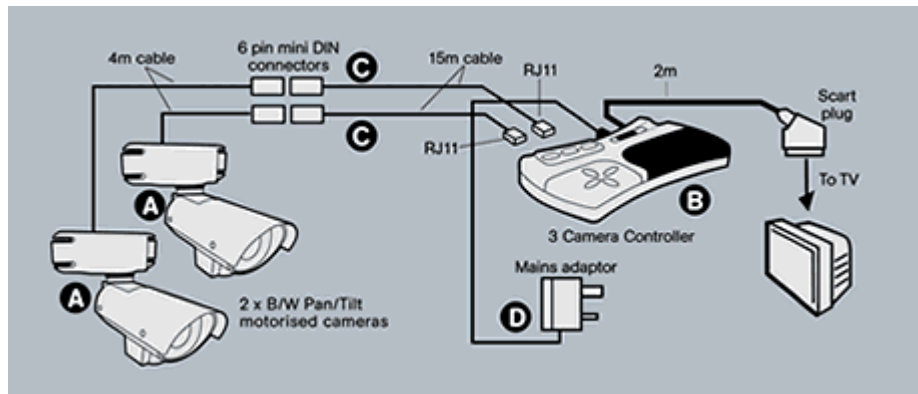

- Fixing kit and instructions supplied

Kit Contents

- 2 x black and white pan/tilt cameras with 4 metres lead on each
- 2 x 15 metres cable 9 pin din
- 1 x 10.5 volt mains adaptor
- 1 x controller
- 1 x fixing kit & instructions

Installation Diagram