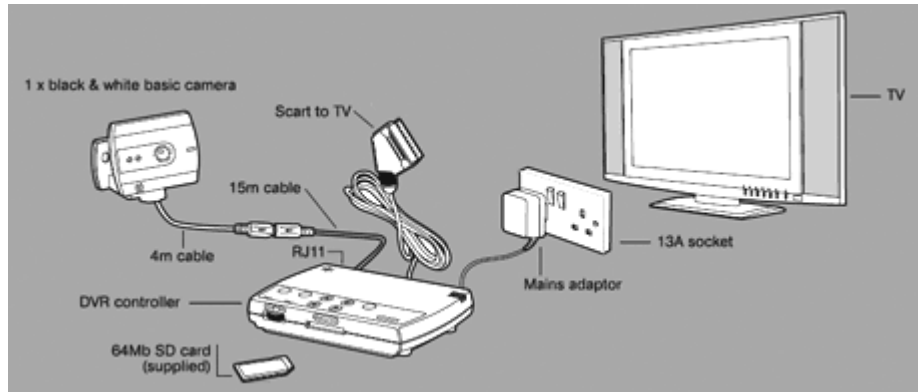

- 1 x 15 meters cable with scart adapter
- 1 x 6 volt mains adaptor
- 1 x fixing kit & instructions

Installation Diagram